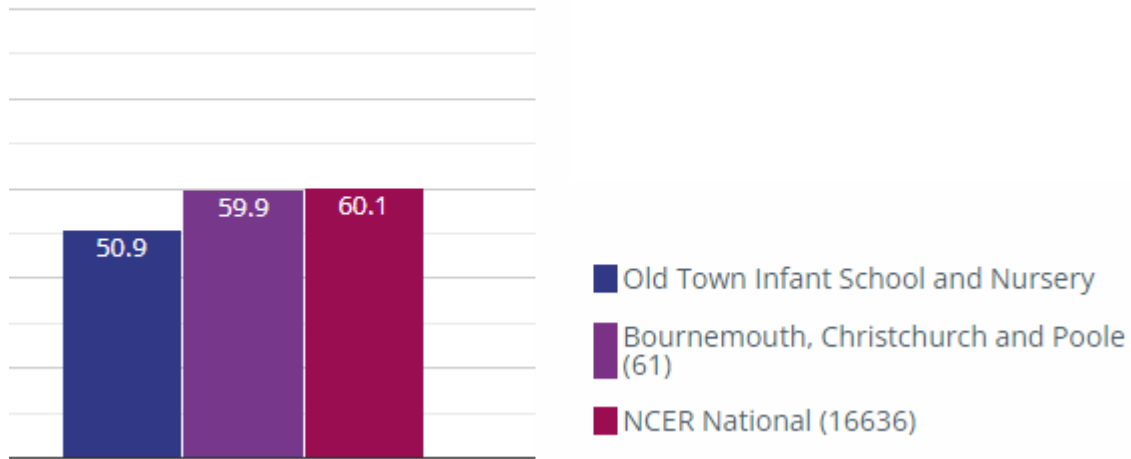

READING GREATER DEPTH

2023

- Old Town Infant School and Nursery
- Bournemouth, Christchurch and Poole (61)
- NCER National (16636)

KEY STAGE 1 WRITING EXS+

2023

WRITING GREATER DEPTH

2023

KEY STAGE 1 MATHS EXS+

MATHS GREATER DEPTH