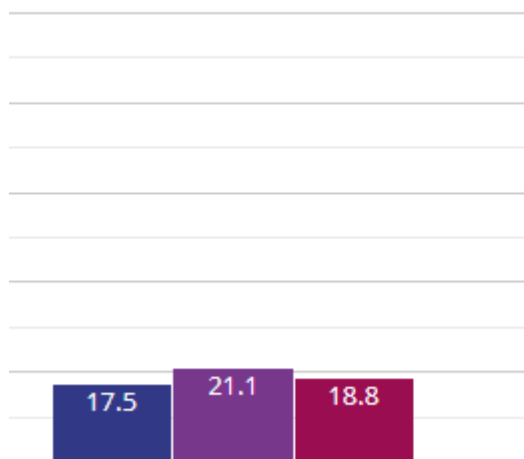

RECEPTION GOOD LEVEL OF DEVELOPMENT

★ Good Level Of Development

YEAR 1 PHONIC SCREEN

🎤 Year 1: Working At

KEY STAGE 1 READING EXS+

2023

- Old Town Infant School and Nursery
- Bournemouth, Christchurch and Poole (61)
- NCER National (16636)

READING GREATER DEPTH

2023

- Old Town Infant School and Nursery
- Bournemouth, Christchurch and Poole (61)
- NCER National (16636)

KEY STAGE 1 WRITING EXS+

2023

WRITING GREATER DEPTH

2023

KEY STAGE 1 MATHS EXS+

MATHS GREATER DEPTH