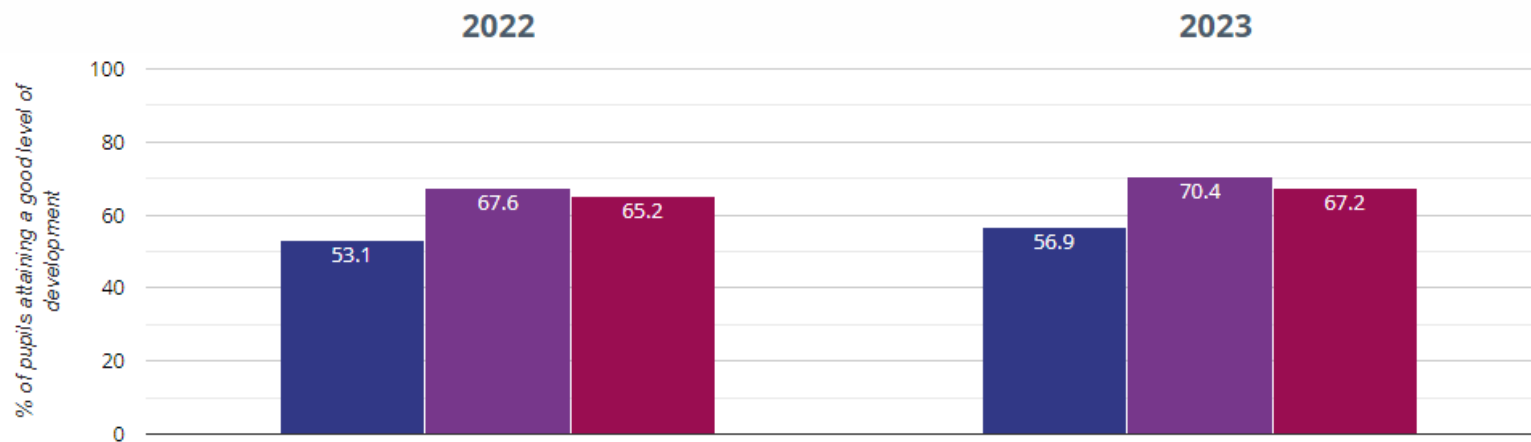

RECEPTION GOOD LEVEL OF DEVELOPMENT

★ Good Level Of Development

YEAR 1 PHONIC SCREEN

🎤 Year 1: Working At

KEY STAGE 1 READING EXS+

2023

- Old Town Infant School and Nursery
- Bournemouth, Christchurch and Poole (61)
- NCER National (16636)

READING GREATER DEPTH

2023

- Old Town Infant School and Nursery
- Bournemouth, Christchurch and Poole (61)
- NCER National (16636)

KEY STAGE 1 WRITING EXS+

2023

WRITING GREATER DEPTH

2023

KEY STAGE 1 MATHS EXS+

MATHS GREATER DEPTH