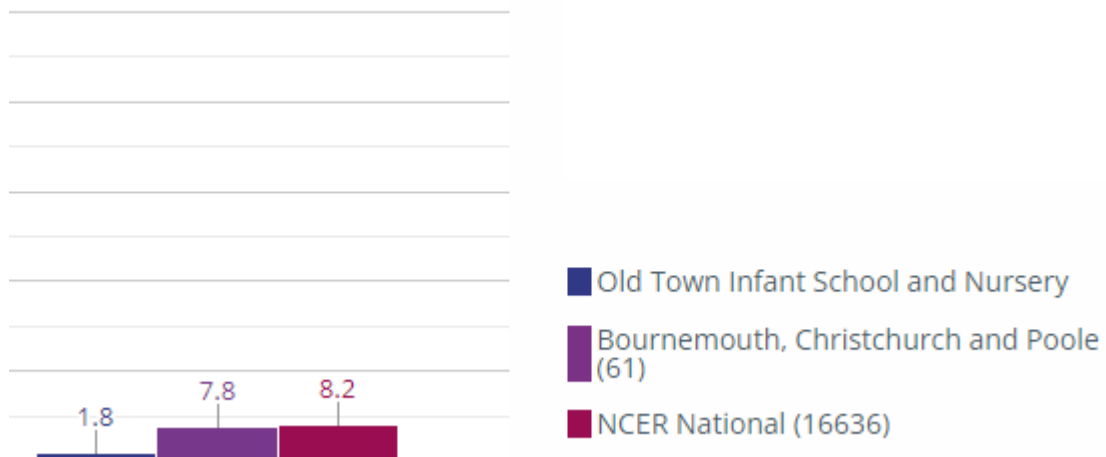

READING GREATER DEPTH

2023

- Old Town Infant School and Nursery
- Bournemouth, Christchurch and Poole (61)
- NCER National (16636)

KEY STAGE 1 WRITING EXS+

2023

WRITING GREATER DEPTH

2023

KEY STAGE 1 MATHS EXS+

MATHS GREATER DEPTH