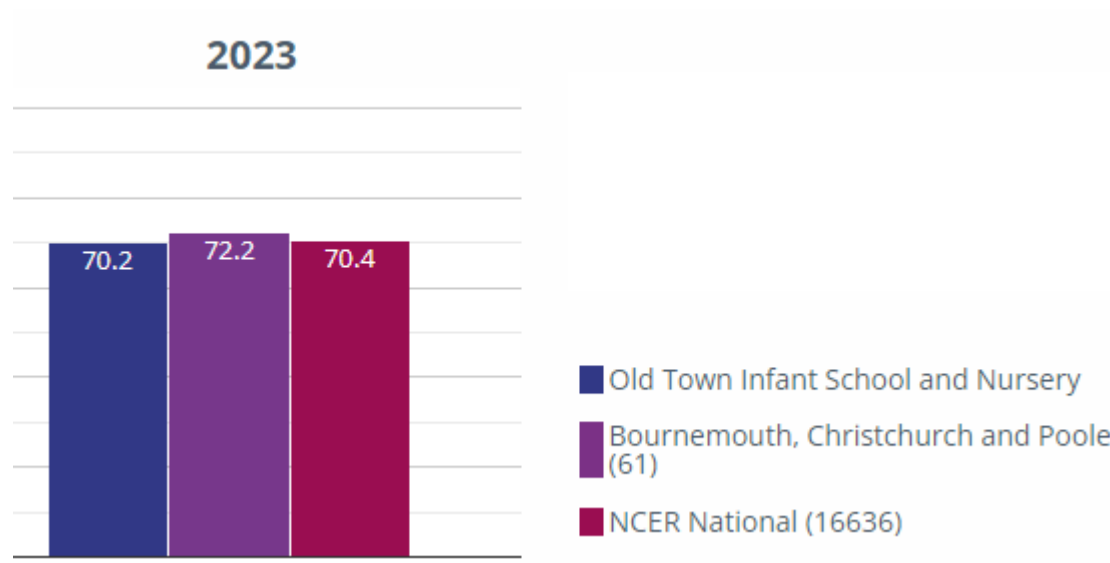

READING GREATER DEPTH

2023

- Old Town Infant School and Nursery
- Bournemouth, Christchurch and Poole (61)
- NCER National (16636)

KEY STAGE 1 WRITING EXS+

2023

WRITING GREATER DEPTH

2023

KEY STAGE 1 MATHS EXS+

MATHS GREATER DEPTH