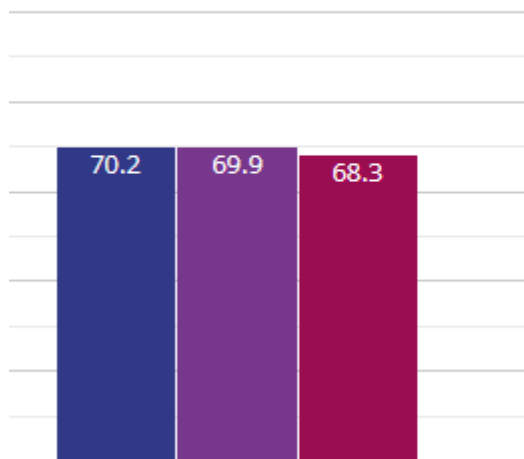

RECEPTION GOOD LEVEL OF DEVELOPMENT

★ Good Level Of Development

YEAR 1 PHONIC SCREEN

🎤 Year 1: Working At

KEY STAGE 1 READING EXS+

2023

- Old Town Infant School and Nursery
- Bournemouth, Christchurch and Poole (61)
- NCER National (16636)

READING GREATER DEPTH

2023

- Old Town Infant School and Nursery
- Bournemouth, Christchurch and Poole (61)
- NCER National (16636)

KEY STAGE 1 WRITING EXS+

2023

WRITING GREATER DEPTH

2023

KEY STAGE 1 MATHS EXS+

MATHS GREATER DEPTH