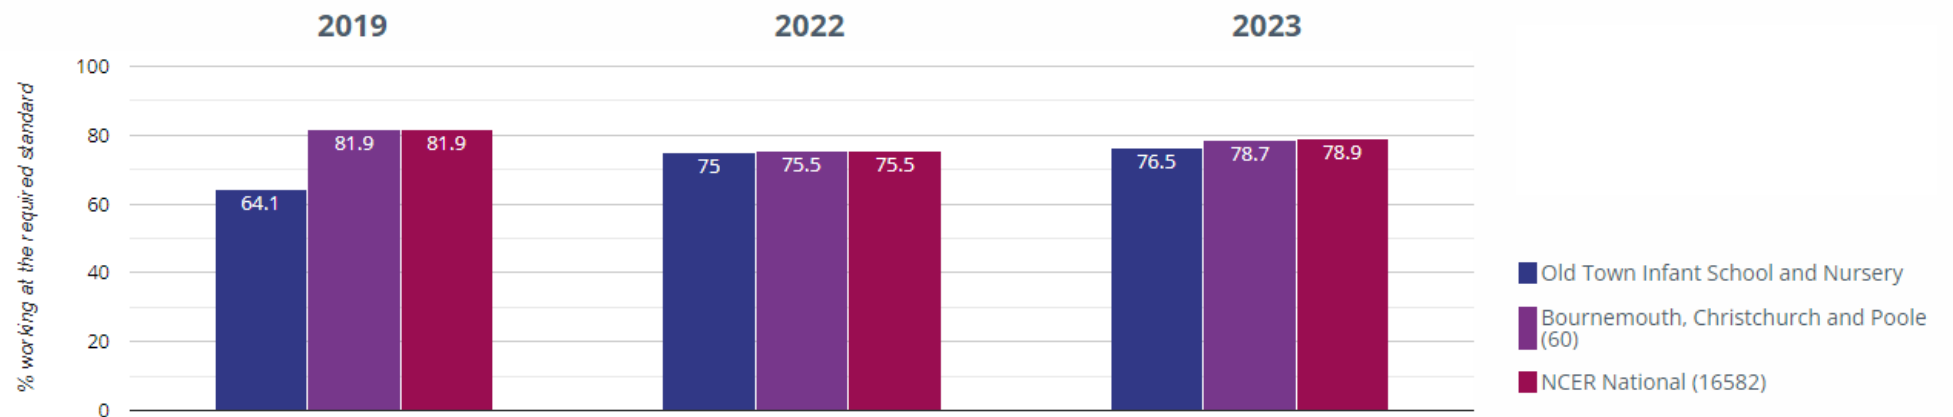

YEAR 1 PHONIC SCREEN

🎤 Year 1: Working At